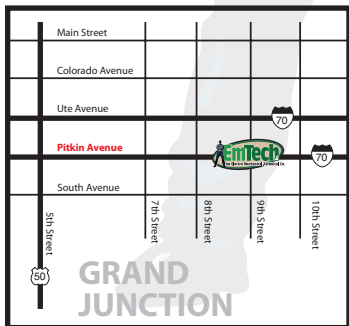

Grand Junction

819 Pitkin Avenue (81501)
PO Box 429
Grand Junction, CO 81502
Office: 970.242.9980
Fax: 970.242.9903
Email: grandjunction@em-techinc.com

Craig

120 West 16th Street (81625)
PO Box 1527
Craig, CO 81626
Office: 970.824.7023
Fax: 970.824.3621
Email: craig@em-techinc.com

MSHA